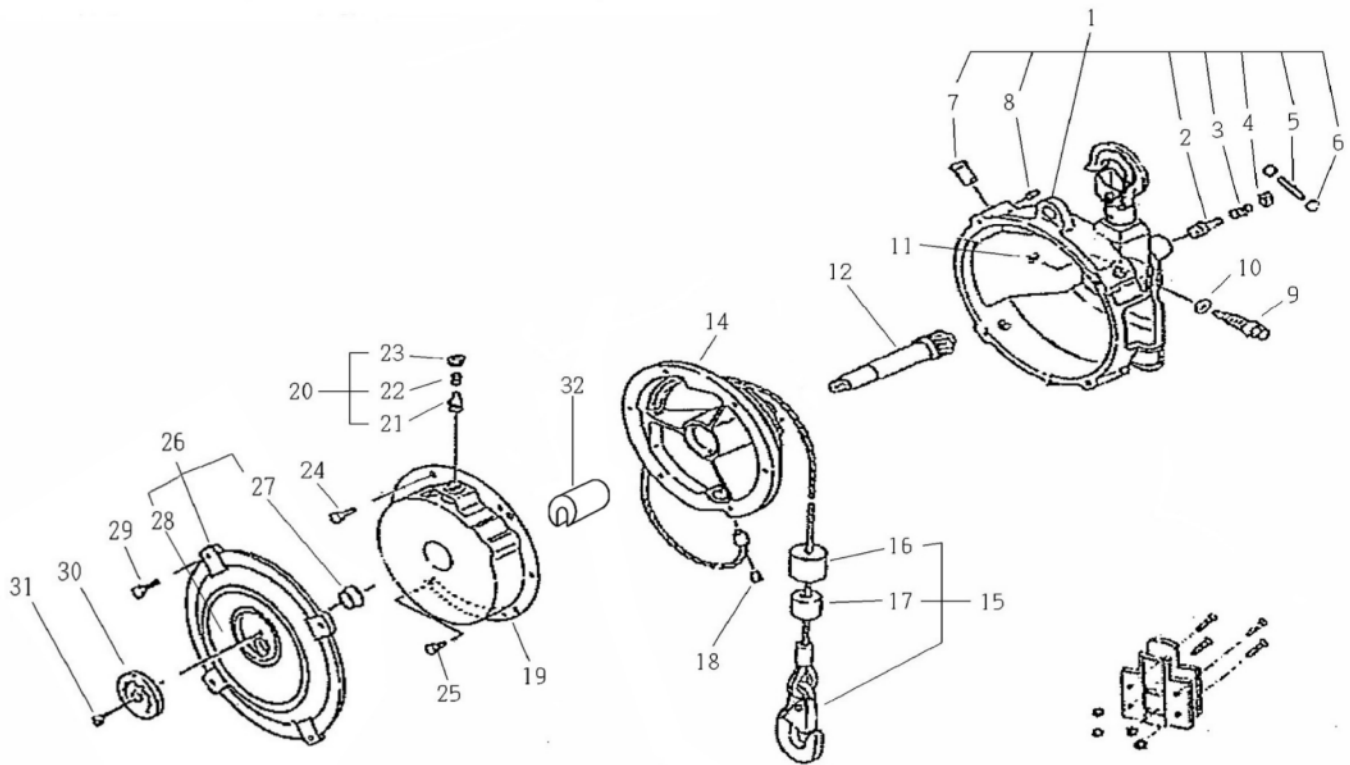

## 8. PART LIST

- ◆ When placing an order, clearly specify the product model, part number and part name.
- ◆ Please purchase a set or complete unit.
- ◆ The repairs are required to be worked by qualified person who is well trained.

### ▣ PART LIST for MODEL TW-9 ~ TW-15

◆ The part number which is inside of ( ) are the components of ASS'Y.

No.	PART NO	DESCRIPTION	Qty
1	TB06019	CASE ASS'Y	1set
2	(TQ08117)	STOPPER PIN	1
3	(TQ08118)	STOPPER SPRING	1
4	(TQ08112)	STOPPER PIN HOLDER	1
5	(TQ08711)	SPRING PIN 2.5X35	1
6	(TQ08021)	CAP	2
7	(TQ08014)	SAFETY ARM	3
8	(TQ08712)	HEX. SOCKET SET SCREW 5X12	3
9	TQ08037	WORM	1
10	TQ08667	THRUST WASHER	1
11	TQ08687	E-RING E-5	1
12	TQ08038	SPINDLE	1
14	TQ08026	DRUM	1
15	TB06006	CABLE ASS'Y	1set
16	(TQ08034)	SHOCK ABSORBER	1
17	(TQ08033)	COLLAR	1
18	TQ08710	PLUG	1
19	TB06522	SPRING SUB ASS'Y TW-9	1set
	TB06523	SPRING SUB ASS'Y TW-15	1set

No.	PART NO	DESCRIPTION	Qty
20	TB06577	SAFETY DEVICE ASS'Y	1set
21	(TQ08039)	SAFETY DEVICE PIN	1
22	(TQ08040)	SAFETY DEVICE SPRING	1
23	(TQ08041)	SAFETY DEVICE SCREW	1
24	TQ08027	+ HEX. BOLT 5X10	4
26	TB06578	CASE COVER ASS'Y TW-9	1set
	TB06579	CASE COVER ASS'Y TW-15	1set
27	(TQ08036)	COVER BUSHING	1
28	(TQ08065)	LABEL Tigon TW-9	1
	(TQ08081)	LABEL Tigon TW-15	1
29	TQ08044	+ HEX. BOLT 5X20	3
30	TB06630	GAUGE SUB ASS'Y TW-9	1set
	TB06631	GAUGE SUB ASS'Y TW-15	1set
31	TQ08043	GAUGE SCREW	1
32	TQ08008	SPRING BUSHING	1

#### ACCESSORY

	TB06005	CABLE STOPPER ASS'Y	1set
		INSTRUCTION MANUAL	1