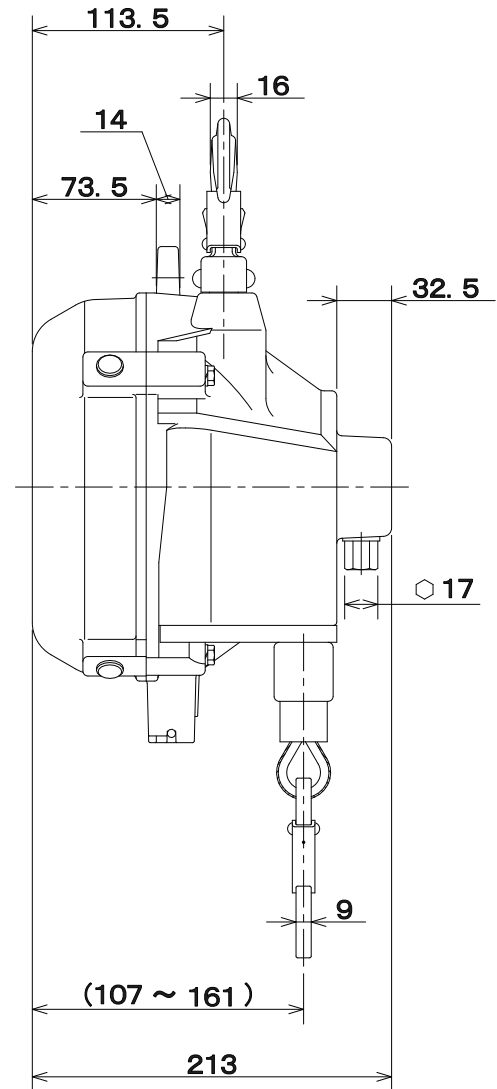

(MIN. 469 ~ MAX. 2969)

SPRING BALANCER ELF-22