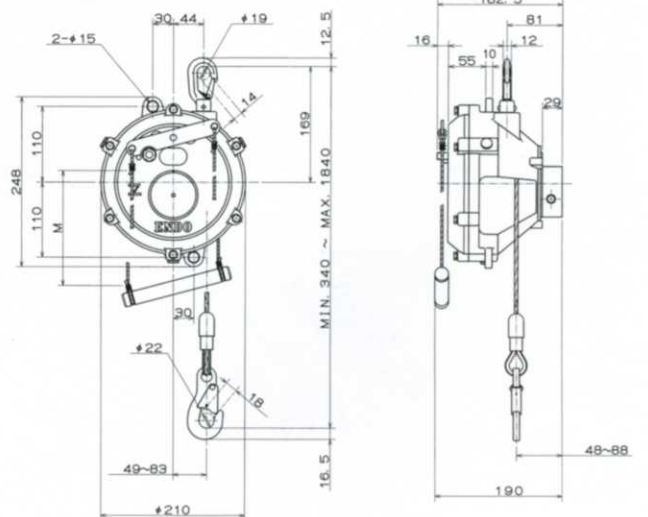

ELB-15·22·30

ELB-40·50·60·70

* () dimension shows ELB-60/70.

RSB-15·22·30·40

* The gauge is not equipped with RSB-15

* The pull rope lengths is 900 mm in standard.