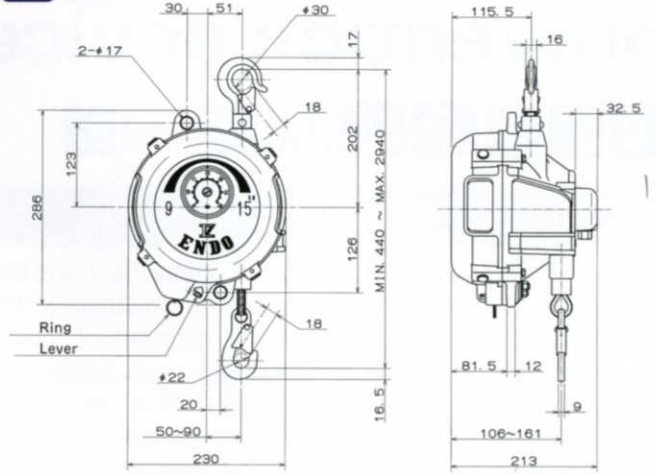

ELB-15·22·30

ELB-40·50·60·70

* () dimension shows ELB-60/70.

RSB-15·22·30·40

* The gauge is not equipped with RSB-15

* The pull rope lengths is 900 mm in standard.