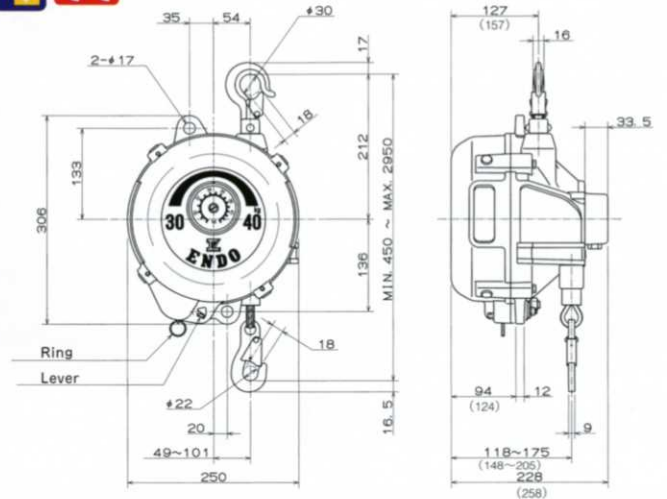

ELB-15·22·30

ELB-40·50·60·70

* () dimension shows ELB-60/70.

RSB-15·22·30·40

* The gauge is not equipped with RSB-15

* The pull rope lengths is 900 mm in standard.